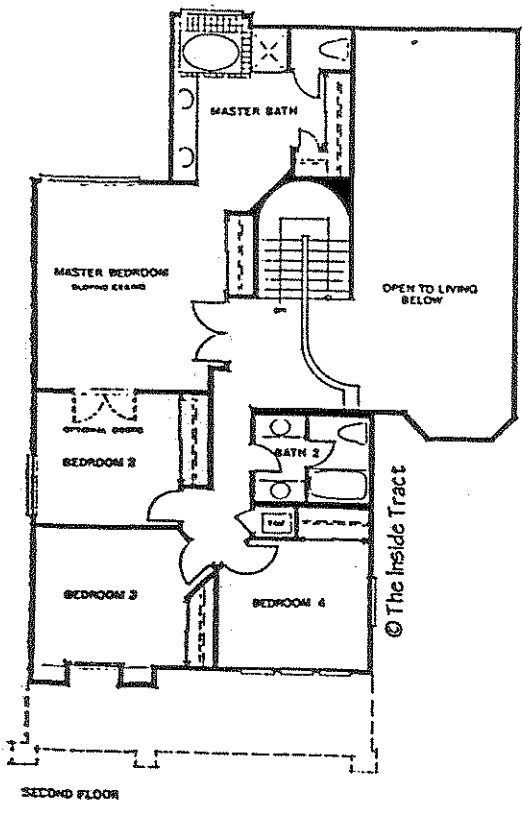

Creek Park Estates

CREEK PARK ESTATES

Model: A-OAK CREEK

Area: EDM B/T Code: CE

Approx SQ/FT: 1775

©The Inside Tract

SECOND FLOOR

FIRST FLOOR

CREEK PARK ESTATES

Model: B-ROCK CREEK

Area: EDM B/T Code: CE

Approx SQ/FT: 2188

©The Inside Tract

SECOND FLOOR

FIRST FLOOR

CREEK PARK ESTATES
 Model: D-DEER CREEK
 Area: EDM B/T Code: CE
 Approx SQ/FT: 2683
 ©The Inside Tract

SECOND FLOOR

FIRST FLOOR

CREEK PARK ESTATES
 Model: C-INDIAN CREEK
 Area: EDM B/T Code: CE
 Approx SQ/FT: 2416
 ©The Inside Tract

CAUTION

This site plan may have been changed by the builder and there may be more phases that are missing from our files. If you find an error or have more info please call us. Thank you.