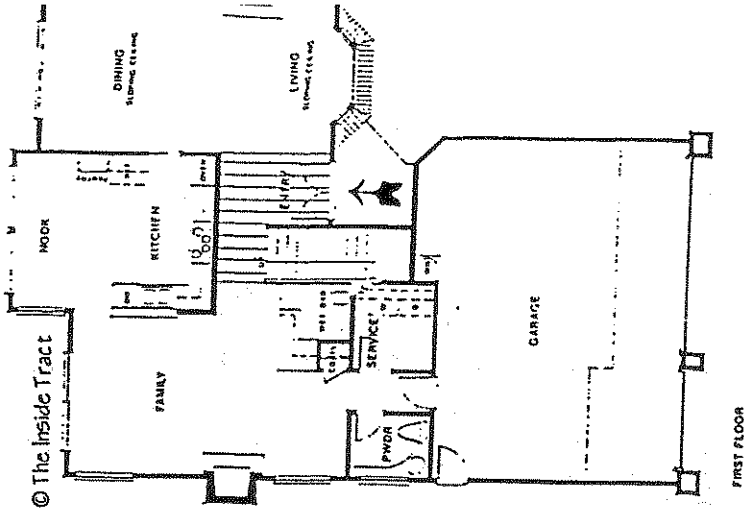

Creek Park Estates

CREEK PARK ESTATES

Model: A-OAK CREEK

Area: EDM B/T Code: CE

Approx SQ/FT: 1775

©The Inside Tract

SECOND FLOOR

FIRST FLOOR

CREEK PARK ESTATES

Model: B-ROCK CREEK

Area: EDM B/T Code: CE

Approx SQ/FT: 2188

©The Inside Tract

SECOND FLOOR

FIRST FLOOR

CREEK PARK ESTATES
 Model: D-DEER CREEK
 Area: EDM B/T Code: CE
 Approx SQ/FT: 2683
 ©The Inside Tract