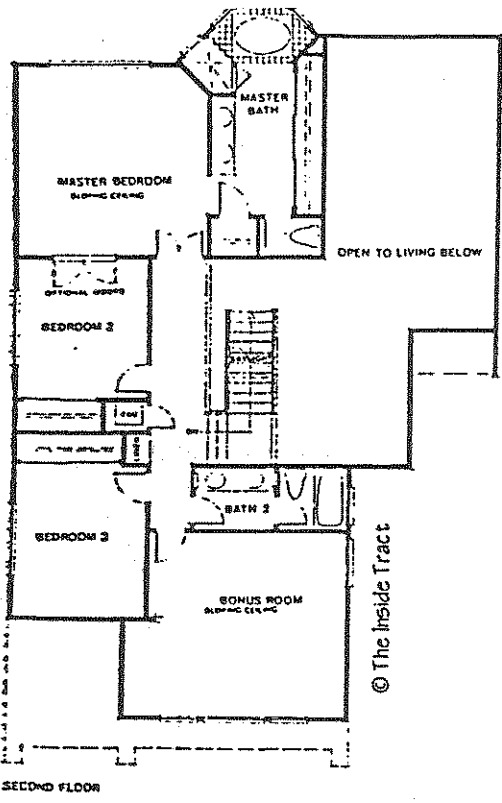

Creek Park Estates

CREEK PARK ESTATES

Model: A-OAK CREEK

Area: EDM B/T Code: CE

Approx SQ/FT: 1775

©The Inside Tract

SECOND FLOOR

FIRST FLOOR

CREEK PARK ESTATES

Model: B-ROCK CREEK

Area: EDM B/T Code: CE

Approx SQ/FT: 2188

©The Inside Tract

SECOND FLOOR

FIRST FLOOR

CREEK PARK ESTATES
 Model: D-DEER CREEK
 Area: EDM B/T Code: CE
 Approx SQ/FT: 2683
 ©The Inside Tract

SECOND FLOOR

FIRST FLOOR

CREEK PARK ESTATES
 Model: C-INDIAN CREEK
 Area: EDM B/T Code: CE
 Approx SQ/FT: 2416
 ©The Inside Tract

CAUTION

This site plan may have been changed by the builder and there may be more phases that are missing from our files. If you find an error or have more info please call us. Thank you.