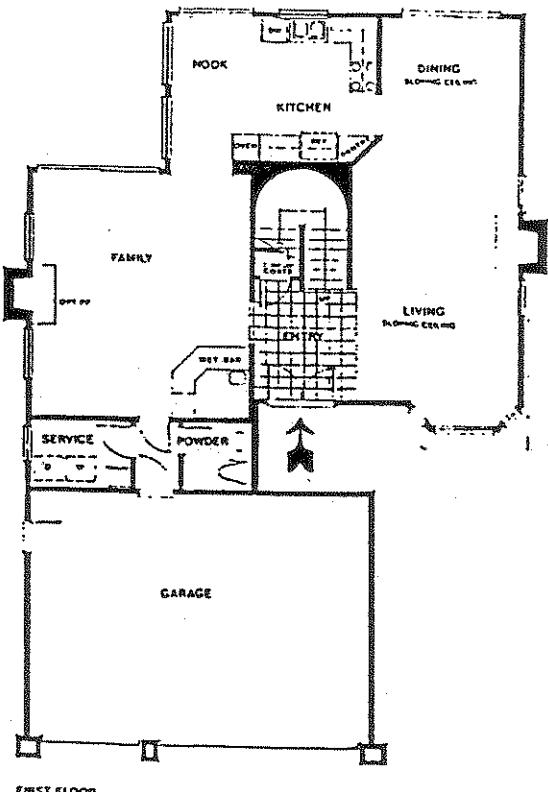

CREEK PARK ESTATES

Model: B-ROCK CREEK

Area: EDM B/T Code: CE

Approx SQ/FT: 2188

©The Inside Tract

SECOND FLOOR

FIRST FLOOR

CREEK PARK ESTATES
 Model: D-DEER CREEK
 Area: EDM B/T Code: CE
 Approx SQ/FT: 2683
 ©The Inside Tract

SECOND FLOOR

FIRST FLOOR

CREEK PARK ESTATES
 Model: C-INDIAN CREEK
 Area: EDM B/T Code: CE
 Approx SQ/FT: 2416
 ©The Inside Tract

CAUTION

This site plan may have been changed by the builder and there may be more phases that are missing from our files. If you find an error or have more info please call us. Thank you.