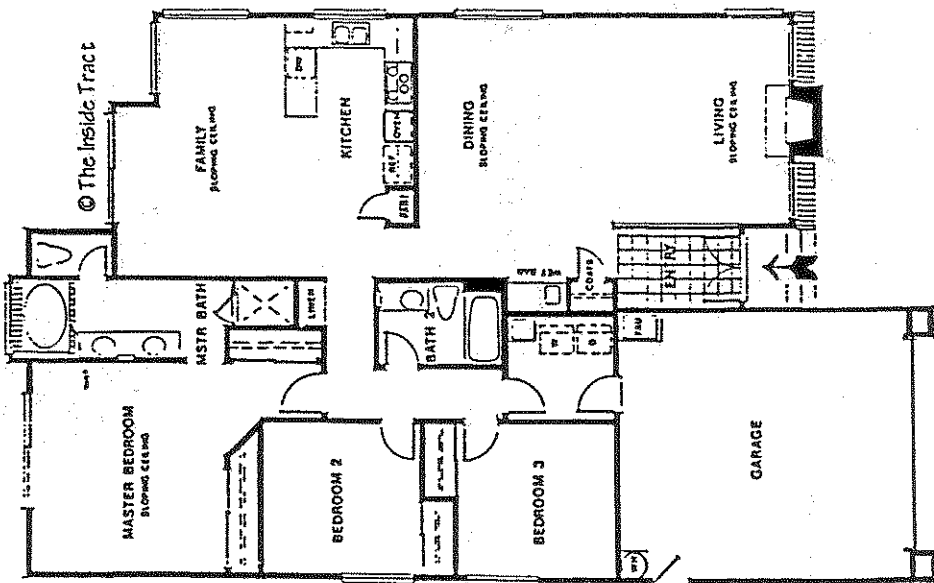

Creek Park Estates

CREEK PARK ESTATES

Model: A-OAK CREEK

Area: EDM B/T Code: CE

Approx SQ/FT: 1775

©The Inside Tract

SECOND FLOOR

FIRST FLOOR

CREEK PARK ESTATES

Model: B-ROCK CREEK

Area: EDM B/T Code: CE

Approx SQ/FT: 2188

©The Inside Tract

SECOND FLOOR

FIRST FLOOR

CREEK PARK ESTATES
 Model: D-DEER CREEK
 Area: EDM B/T Code: CE
 Approx SQ/FT: 2683
 ©The Inside Tract

SECOND FLOOR

FIRST FLOOR

CREEK PARK ESTATES
 Model: C-INDIAN CREEK
 Area: EDM B/T Code: CE
 Approx SQ/FT: 2416
 ©The Inside Tract

CAUTION

This site plan may have been changed by the builder and there may be more phases that are missing from our files. If you find an error or have more info please call us. Thank you.