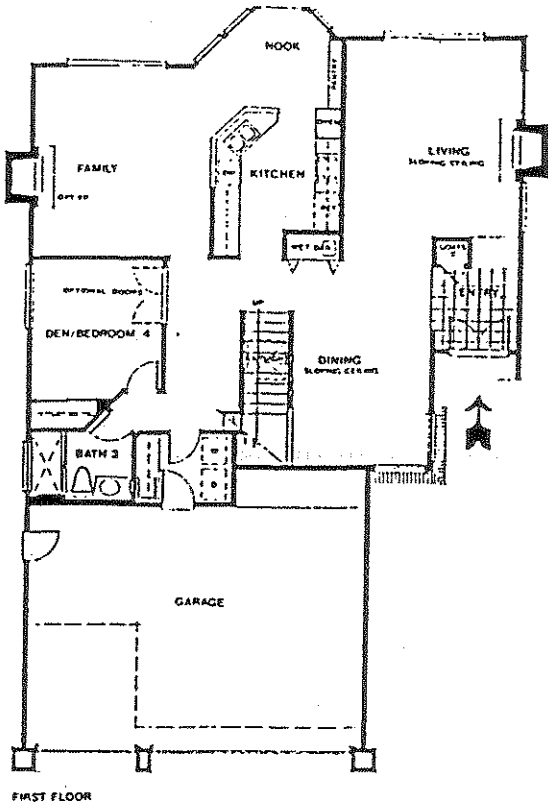

CREEK PARK ESTATES

Model: B-ROCK CREEK

Area: EDM B/T Code: CE

Approx SQ/FT: 2188

©The Inside Tract

SECOND FLOOR

FIRST FLOOR

CREEK PARK ESTATES
 Model: D-DEER CREEK
 Area: EDM B/T Code: CE
 Approx SQ/FT: 2683
 ©The Inside Tract

SECOND FLOOR

FIRST FLOOR

CREEK PARK ESTATES
 Model: C-INDIAN CREEK
 Area: EDM B/T Code: CE
 Approx SQ/FT: 2416
 ©The Inside Tract

CAUTION

This site plan may have been changed by the builder and there may be more phases that are missing from our files. If you find an error or have more info please call us. Thank you.