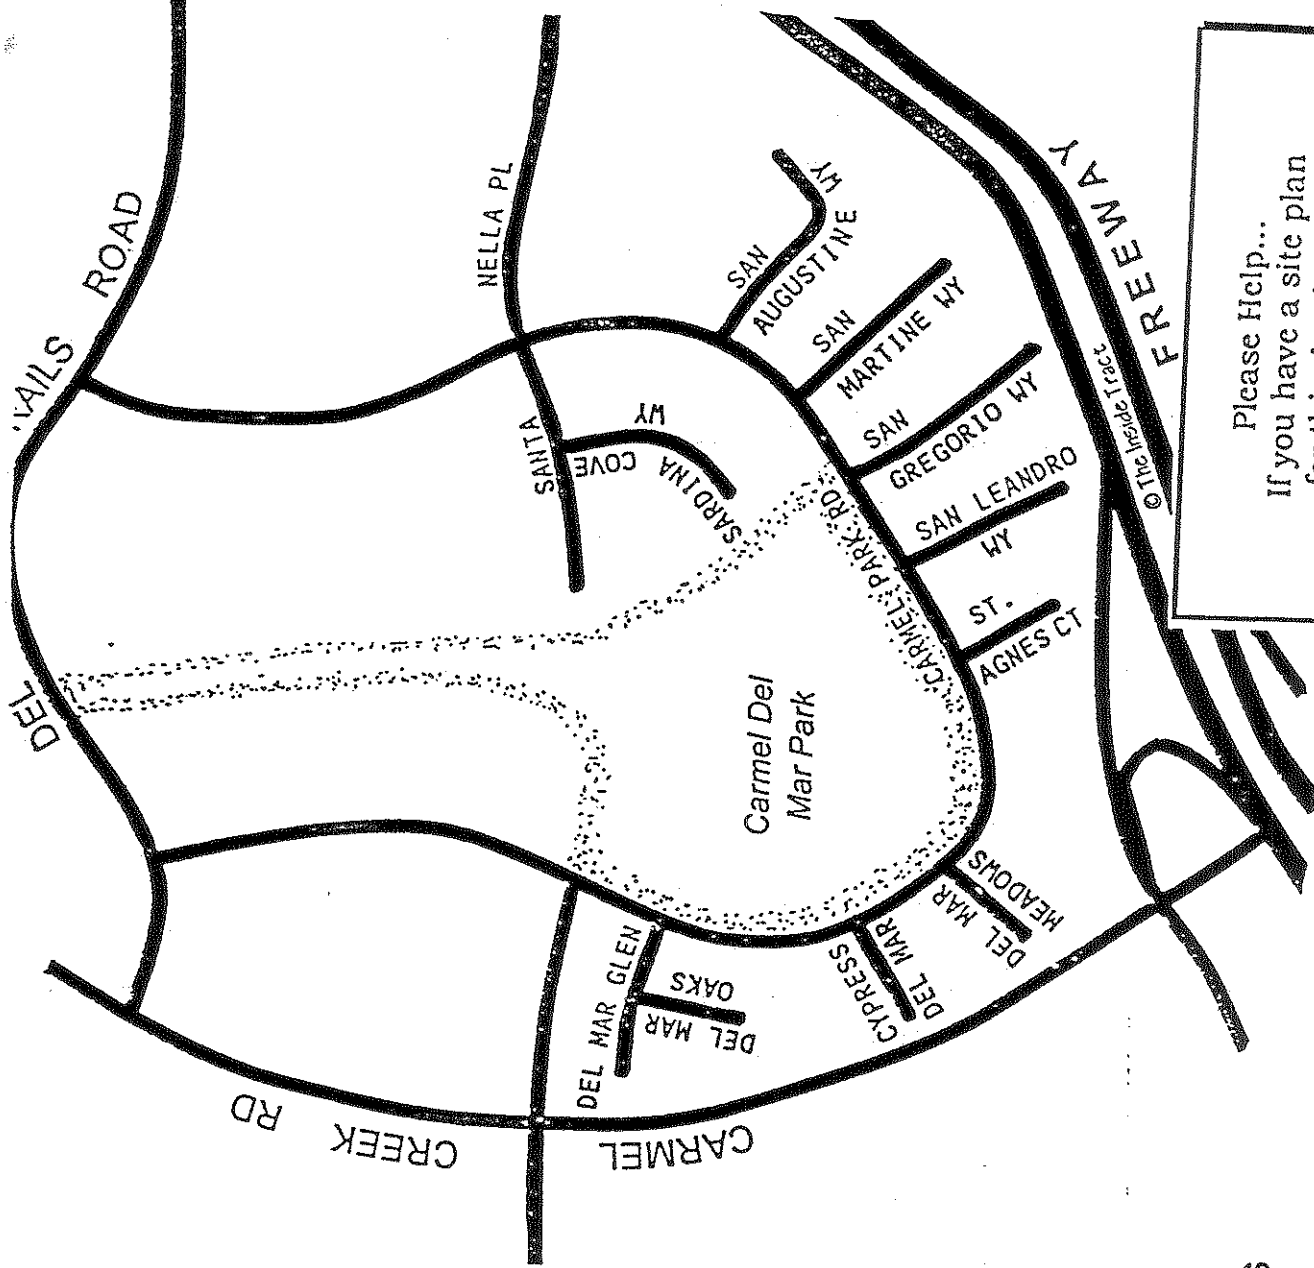

CREEK PARK ESTATES

Model: B-ROCK CREEK

Area: EDM B/T Code: CE

Approx SQ/FT: 2188

©The Inside Tract

SECOND FLOOR

FIRST FLOOR

CREEK PARK ESTATES
 Model: D-DEER CREEK
 Area: EDM B/T Code: CE
 Approx SQ/FT: 2683
 ©The Inside Tract

SECOND FLOOR

FIRST FLOOR

CREEK PARK ESTATES
 Model: C-INDIAN CREEK
 Area: EDM B/T Code: CE
 Approx SQ/FT: 2416
 ©The Inside Tract

CAUTION

This site plan may have been changed by the builder and there may be more phases that are missing from our files. If you find an error or have more info please call us. Thank you.