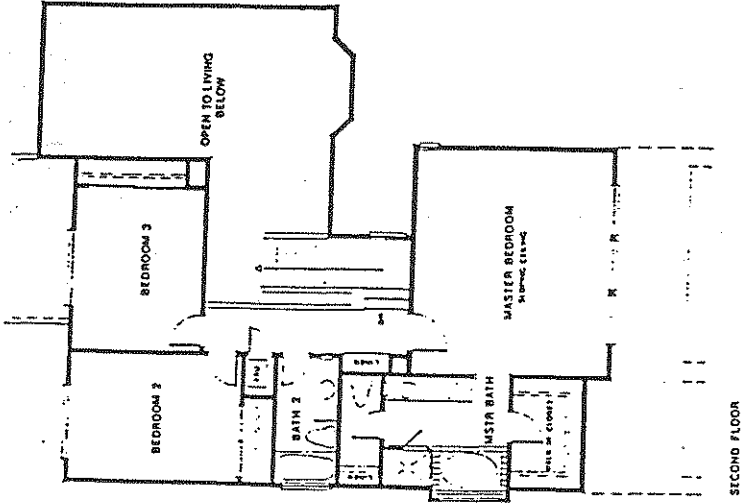

Creek Park Estates

CREEK PARK ESTATES

Model: A-OAK CREEK

Area: EDM B/T Code: CE

Approx SQ/FT: 1775

©The Inside Tract

SECOND FLOOR

FIRST FLOOR

CREEK PARK ESTATES

Model: B-ROCK CREEK

Area: EDM B/T Code: CE

Approx SQ/FT: 2188

©The Inside Tract

SECOND FLOOR

FIRST FLOOR

CREEK PARK ESTATES
 Model: D-DEER CREEK
 Area: EDM B/T Code: CE
 Approx SQ/FT: 2683
 ©The Inside Tract

SECOND FLOOR

FIRST FLOOR

CREEK PARK ESTATES
 Model: C-INDIAN CREEK
 Area: EDM B/T Code: CE
 Approx SQ/FT: 2416
 ©The Inside Tract

CAUTION

This site plan may have been changed by the builder and there may be more phases that are missing from our files. If you find an error or have more info please call us. Thank you.